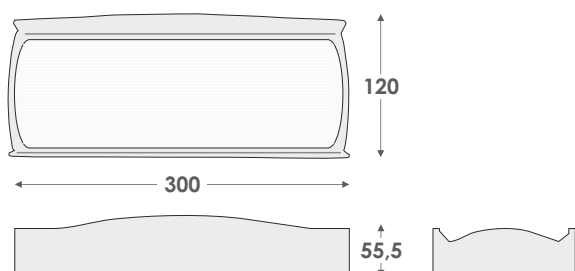

Distributor

www.olympia-electronics.gr

T. +30 23530 51200 | f. +30 23530 51486 | info@olympia-electronics.gr

F-001-009